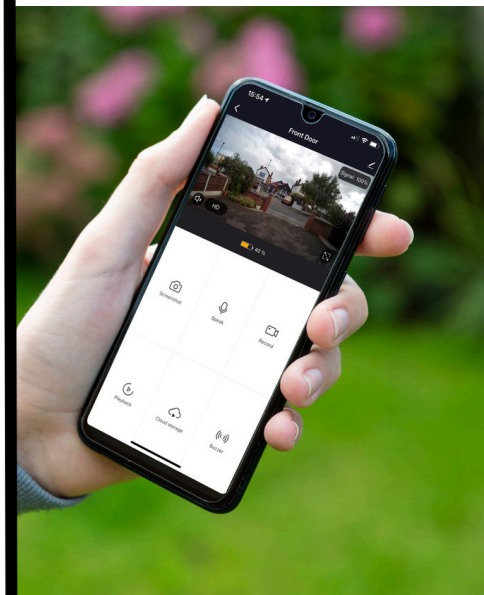

Defender Wi-Fi Camera

SKU: CC00454

Police Accredited with no paid subscription.

Police Accredited

Meets Secured by Design standards via the Secure Connected Device programme.

Cyber Secure

Product and app independently audited to IASME Level 2. Your data is secure.

No Paid Subscription

View and save all footage for free. Cloud subscription available, but not required.

Adjustable AI Detection Settings

Choose to only detect humans, edit sensitivity, block out custom areas, and more...

Optimal Battery and Charging

Benefit from up to 6-months* standby time from a 4-hour full charge.

High Quality Playback and Audio

2MP camera with HD1080p resolution and crystal clear 2-way audio.

Easily Sharable

Up to 8 secure users. Instantly share clips via text, WhatsApp, email and more.

Simple Installation

Use provided fixings for wall mounting, or place free-standing (indoor only). i

All Accessories Included

32GB SD card, wall mounting bracket and installation tools, all included FREE.

See next page for full specification.

*Standby time and battery consumption affected by detections.
Use recommended settings for optimal performance.