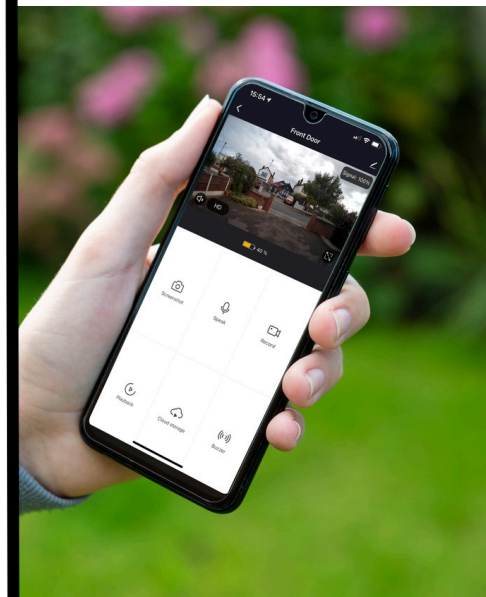

All Accessories Included

Plug-in chime, 32GB SD card, security screws, installation tools, all included FREE.

See next page for full specification.

*Standby time and battery consumption affected by detections.
Use recommended settings for optimal performance.